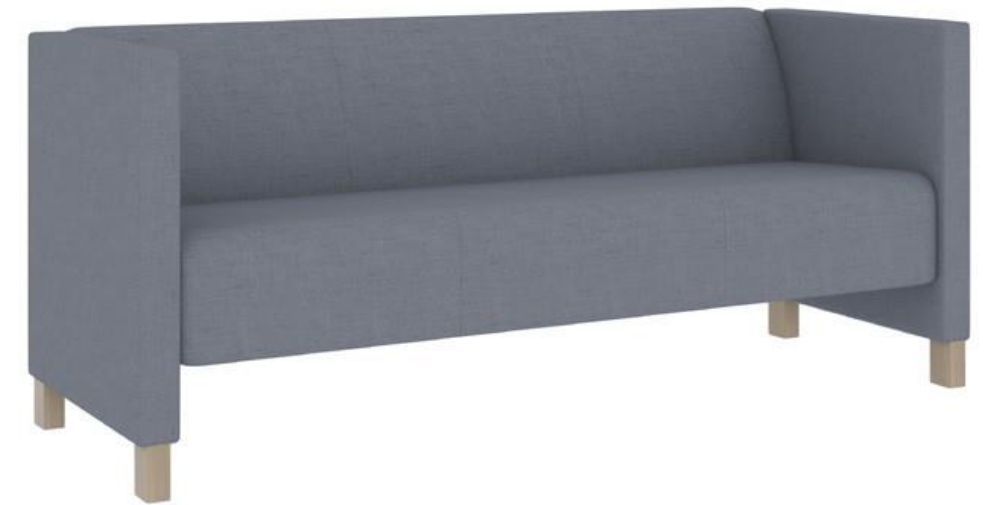

LILIANA AVILA COLLECTION CHAIR

W26" X D26" X H31"
INSIDE: W22" D19" AH24" SH18.5"

LOVESEAT

W49" X D26" X H31"
INSIDE: W45" D19" AH24" SH18.5"

SOFA

W72" X D26" X H31"
INSIDE: W68" D19" AH24" SH18.5"

LILIANA AVILA COLLECTION METAL LEGS

CHAIR

W26" X D26" X H31"
INSIDE: W22" D19" AH24" SH18.5"

LOVESEAT

W49" X D26" X H31"
INSIDE: W45" D19" AH24" SH18.5"

SOFA

W72" X D26" X H31"
INSIDE: W68" D19" AH24" SH18.5"

LINA AVILA COLLECTION HIGHBACK

CHAIR